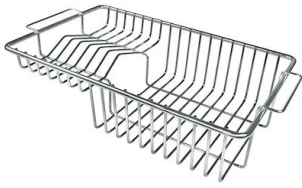

A100 C03

* only in combination with the accessory
A644 A01

**GRILLE PORTE-ASSIETTES INOX
25x35**

A100 A54

* only in combination with the accessory
A644 F04

**PLANCHE DE DECOUPE CRYSTAL
23x41 CM**

A631 C00

**PLANCHE DE DECOUPE DOUBLE
HDPE**

A644 A01

**PLANCHE DE DECOUPE DOUBLE
IROKO**

A644 F04

**PLANCHE DE DECOUPE HDPE
27x42 CM**

A657 F01

CUVETTE INOX PERFOREE

A151 F00

* only in combination with the accessory
A644 A01

GRILLE PORTE-ASSIETTES INOX
250x425
A100 B01

KIT RÂPES ET PLANCHE DE
DECOUPE HDPE
A159 A01
* only in combination with the accessory
A644 A01

RECOMMENDED PAIRINGS

VERONA GOLD
R497 G09