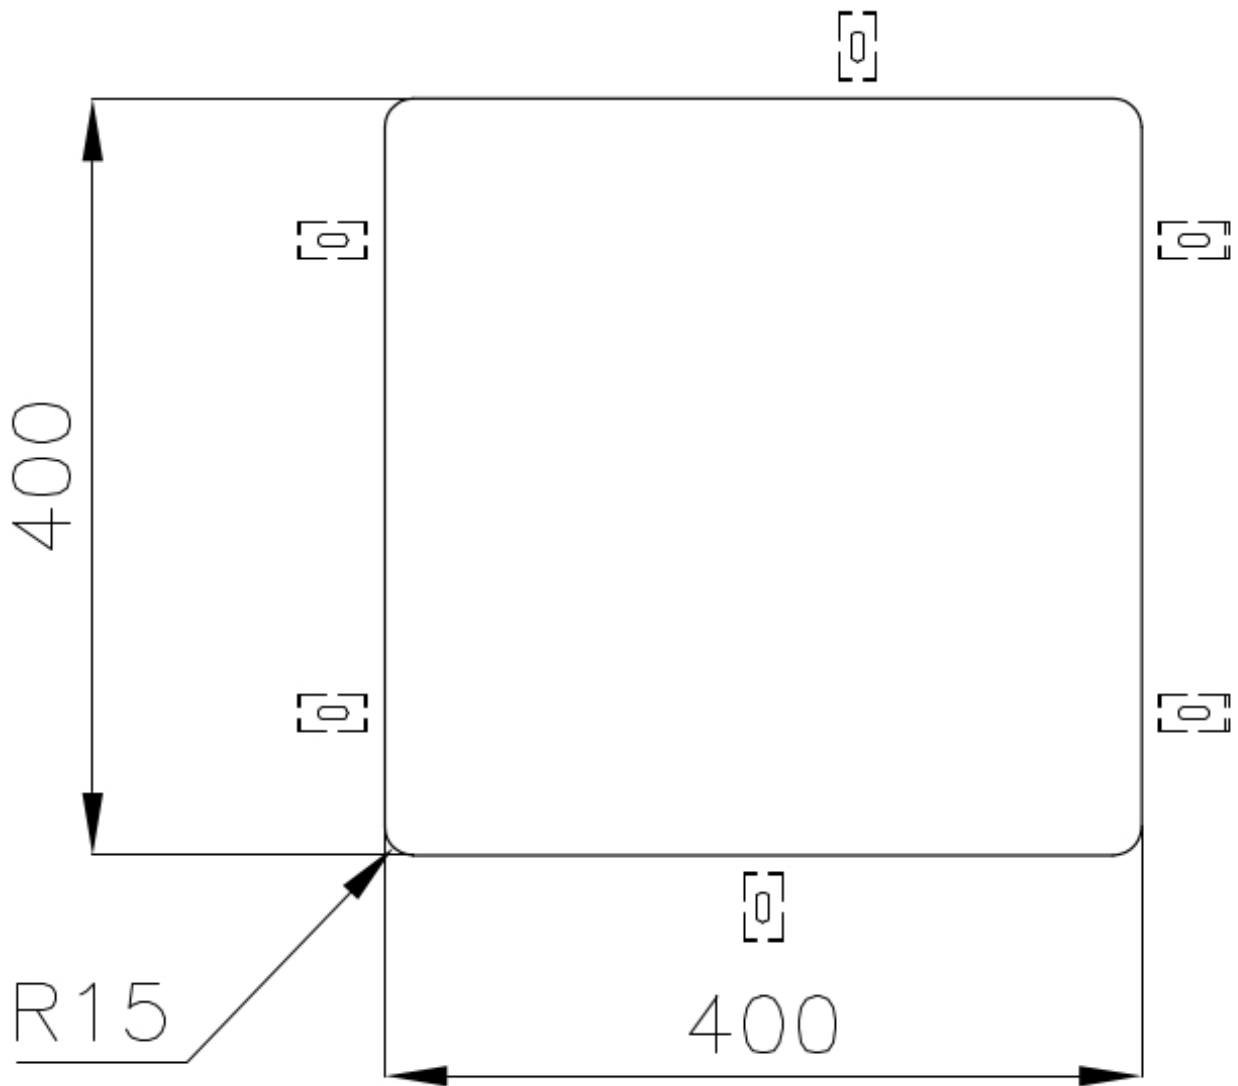

Coloring Gold

Texture Vintage

Base 60 cm

Dimensions 440x440 mm

Standard fittings Fixing hooks, gasket, drain, overflow and siphon, boxed packing

Mixer holes No standard holes

Built-in hole [View technical data sheet](#)

Drainer No

Width 44 cm

Bowl dimension 400x400mm

Number of bowls 1 bowl

Waste fitting 3,5" drain

FEATURES

VINTAGE PVD The prestigious PVD finish combines with the care for detail of the Vintage finish, to create a combination of unique elegance.

High thickness 1mm thick steel. A significant thickness, which guarantees the maximum sturdiness and durability.

Basket 3,5" waste fitting The drain is equipped with a large 3.5" drain, with the practical basket cap that prevents the discharge of solid parts.

Small radius Bowls with squared shapes with a modern design and an increased capacity, for a minimal aesthetics connected with an extreme practicality.

TECHNICAL DATA

Cut out size
Dimensioni per foratura top