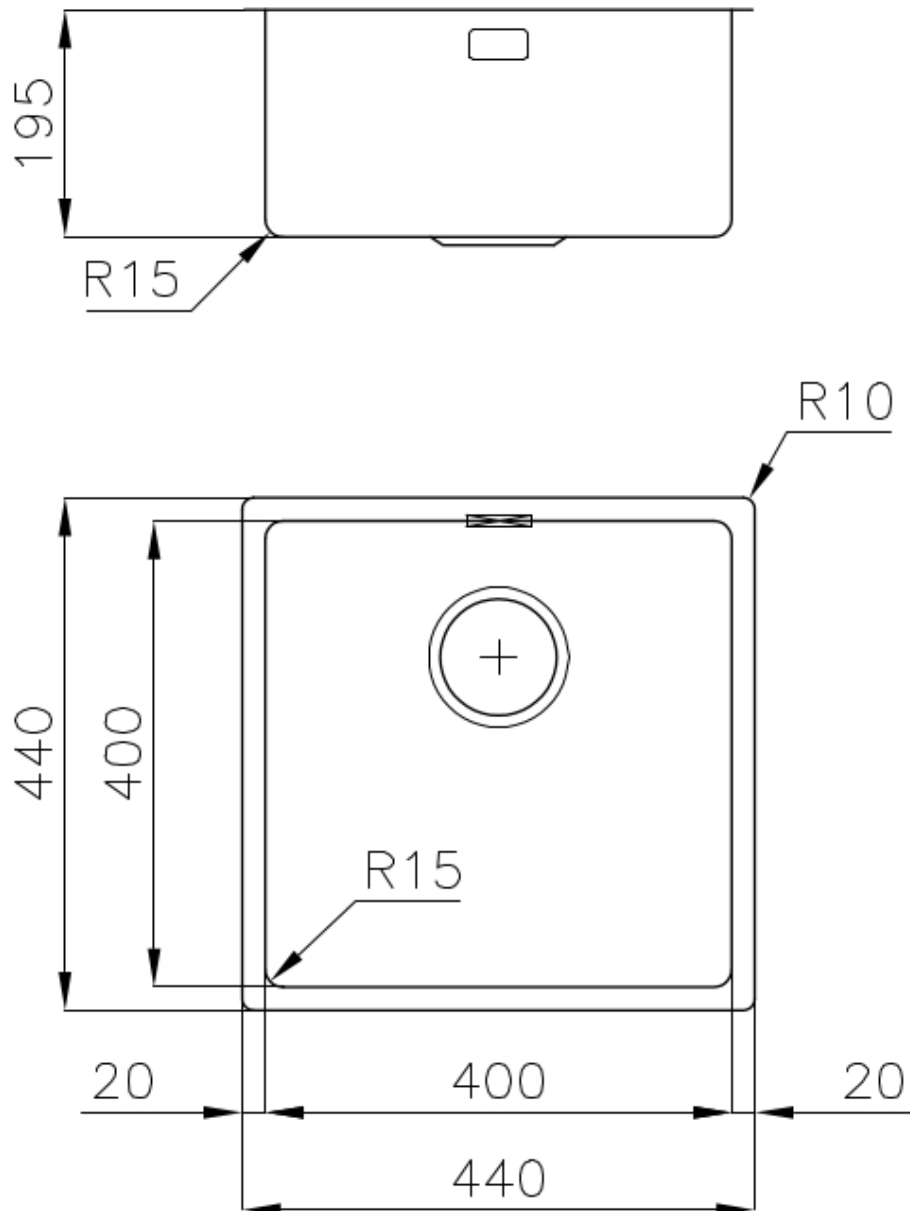

Coloring Gold

Texture Vintage

Base 60 cm

Dimensions 440x440 mm

Standard fittings Fixing hooks, gasket, drain, overflow and siphon, boxed packing

Mixer holes No standard holes

Built-in hole [View technical data sheet](#)

Drainer No

Width 44 cm

Bowl dimension 400x400mm

Number of bowls 1 bowl

Waste fitting 3,5" drain

FEATURES

VINTAGE PVD The prestigious PVD finish combines with the care for detail of the Vintage finish, to create a combination of unique elegance.

High thickness 1mm thick steel. A significant thickness, which guarantees the maximum sturdiness and durability.

Basket 3,5" waste fitting The drain is equipped with a large 3.5" drain, with the practical basket cap that prevents the discharge of solid parts.

Small radius Bowls with squared shapes with a modern design and an increased capacity, for a minimal aesthetics connected with an extreme practicality.

TECHNICAL DATA

Cut out size
Dimensioni per foratura top